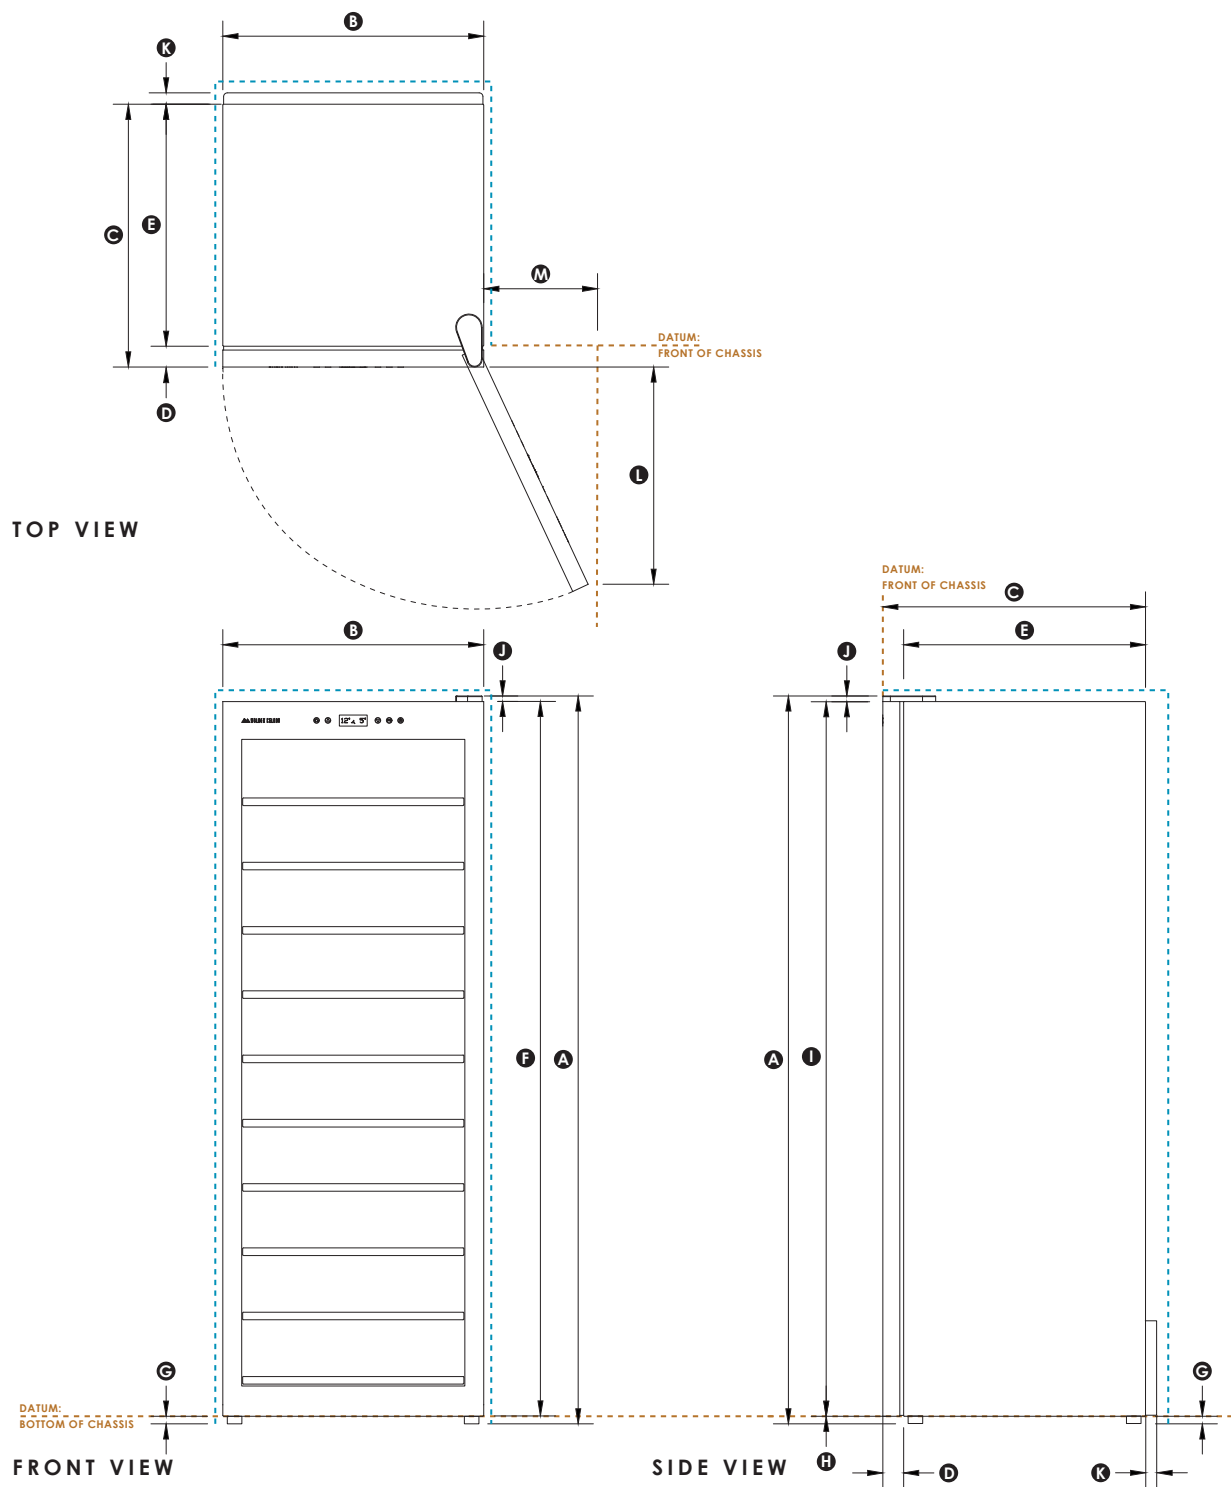

DATA SHEET

WINE CABINET | 220 BOTTLE SINGLE ZONE

WCR-220S

DIMENSIONS

	mm
A Overall height* of wine cabinet	1895-1905
B Overall width of wine cabinet	690
C Overall depth of wine cabinet (excludes ventilation grill)	695
D Depth of wine cabinet door and gasket	55
E Depth of wine cabinet chassis (excludes door)	640
F Height from bottom datum to top of wine cabinet (excludes top hinge)	1860
G Height of feet (adjustable)	20-30
H Height from bottom datum to bottom of door	0
I Height of door	1860
J Height of top hinge	15
K Depth of ventilation grill	30
L Depth of door (widest opening) measured from front of door	565
M Minimum door clearance to adjacent wall (full door rotation)	300

*includes adjustable mounted feet

CLEARANCE DIMENSIONS

	mm
Minimum air clearance - at rear (from ventilation grill)	30
Minimum air clearance - each side	20
Minimum air clearance - above (from top of chassis)	30
Overall height of cavity	1925-1935
Overall width of cavity	730
Overall depth of cavity (proud install)	700
Depth depth of cavity (flush install)	755

INDICATES PRODUCT DATUM

INDICATES CLEARANCES

SCALE 1:20 @ A4

DATE: 20.03.2018

The product dimensions and specifications on this page apply to the specific product and model. Dimensions may vary ± 2 mm

WALKER CELANO