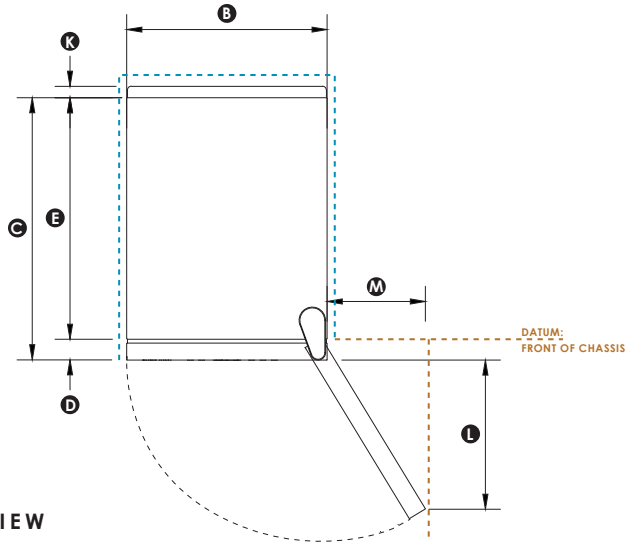

DATA SHEET

WINE CABINET | 98 BOTTLE

DUAL ZONE

WCR-98D

DIMENSIONS

	mm
A Overall height* of wine cabinet	1345-1355
B Overall width of wine cabinet	530
C Overall depth of wine cabinet (excludes ventilation grill)	690
D Depth of wine cabinet door and gasket	55
E Depth of wine cabinet chassis (excludes door)	645
F Height from bottom datum to top of wine cabinet (excludes top hinge)	1305
G Height of feet (adjustable)	20-30
H Height from bottom datum to bottom of door	5
I Height of door	1300
J Height of top hinge	15
K Depth of ventilation grill	30
L Depth of door (widest opening) measured from front of door	435
M Minimum door clearance to adjacent wall (full door rotation)	260

*includes adjustable mounted feet

CLEARANCE DIMENSIONS

	mm
Minimum air clearance - at rear (from ventilation grill)	30
Minimum air clearance - each side	20
Minimum air clearance - above (from top of chassis)	30
Overall height of cavity	1375-1385
Overall width of cavity	570
Overall depth of cavity (proud install)	695
Depth depth of cavity (flush install)	750

INDICATES PRODUCT DATUM

INDICATES CLEARANCES

SCALE 1:20 @ A4

DATE: 20.03.2018

The product dimensions and specifications on this page apply to the specific product and model. Dimensions may vary ± 2 mm

TOP VIEW

FRONT VIEW

SIDE VIEW

WALKER CELAND