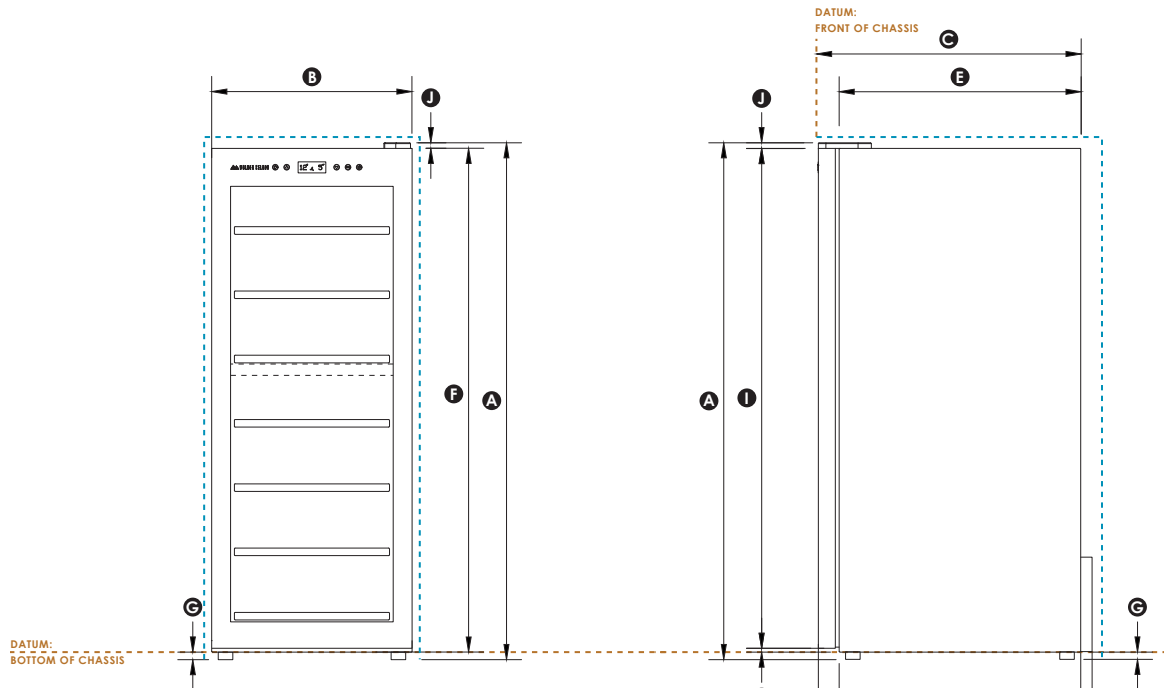

DATA SHEET

WINE CABINET | 98 BOTTLE

DUAL ZONE

WCR-98D

DIMENSIONS

	mm
A Overall height* of wine cabinet	1345-1355
B Overall width of wine cabinet	530
C Overall depth of wine cabinet (excludes ventilation grill)	690
D Depth of wine cabinet door and gasket	55
E Depth of wine cabinet chassis (excludes door)	645
F Height from bottom datum to top of wine cabinet (excludes top hinge)	1305
G Height of feet (adjustable)	20-30
H Height from bottom datum to bottom of door	5
I Height of door	1300
J Height of top hinge	15
K Depth of ventilation grill	30
L Depth of door (widest opening) measured from front of door	435
M Minimum door clearance to adjacent wall (full door rotation)	260

*includes adjustable mounted feet

CLEARANCE DIMENSIONS

	mm
Minimum air clearance - at rear (from ventilation grill)	30
Minimum air clearance - each side	20
Minimum air clearance - above (from top of chassis)	30
Overall height of cavity	1375-1385
Overall width of cavity	570
Overall depth of cavity (proud install)	695
Depth depth of cavity (flush install)	750

INDICATES PRODUCT DATUM

INDICATES CLEARANCES

SCALE 1:20 @ A4

DATE: 20.03.2018

The product dimensions and specifications on this page apply to the specific product and model. Dimensions may vary ± 2 mm

TOP VIEW

FRONT VIEW

SIDE VIEW

WALKER CELAND